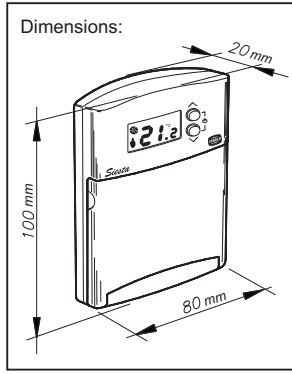

Technical information

Regulation scale :from 5 to 35°C.
 Max. Room temperature :Tmin. 0°C, Tmax 40°C.
 Storage temperature :maximum 50°C.
 2 Alkaline batteries : LR03 (AAA).
 Low battery indicator : "Lb".
 Battery duration :2 years aprox.
 Breakage power (Contacts) :8(3)A 250Vac.
 Connected wire section :1,5mm².
 Wiring type:..... H-05V-K.
 Ingress Protection :IP20.
 Software type A :Action type 1B.
 Standard :EC.