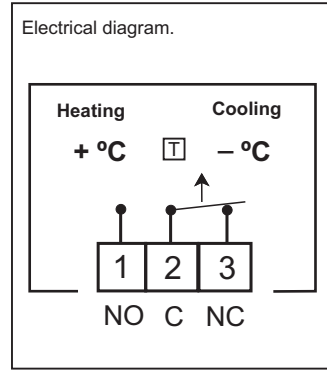

Technical information

Regulation scale : .....from 5 to 35°C.
Max. Room temperature : .....Tmin. 0°C, Tmax 40°C.
Storage temperature : .....maximum 50°C.
2 Alkaline batteries : ..... LR03 (AAA).
Low battery indicator : ..... "Lb".
Battery duration : .....2 years aprox.
Breakage power (Contacts) : .....8(3)A 250Vac.
Connected wire section : .....1,5mm².
Wiring type:..... H-05V-K.
Ingress Protection : .....IP20.
Software type A : .....Action type 1B.
Standard : .....EC.